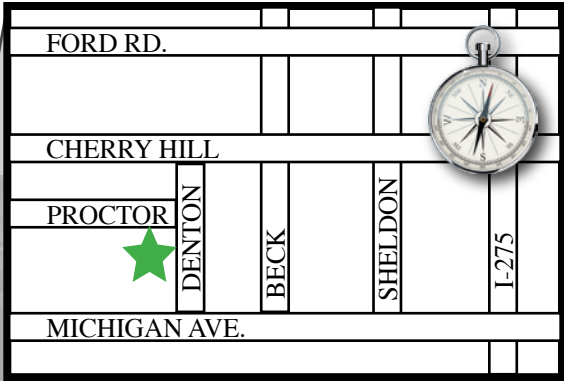

Proctor

Denton

Independence Park

LEGEND

- 6v6 (U9/U10)
- 8v8 (U11/U12)
- 11v11 (U13+)
- Field Rested**

Independence Park is located off Denton Rd • South of Cherry Hill.
 GPS/Mapquest: 1898 Denton Road • Canton, MI 48188
 42°17'33.75 N - 83°31'32.48 W